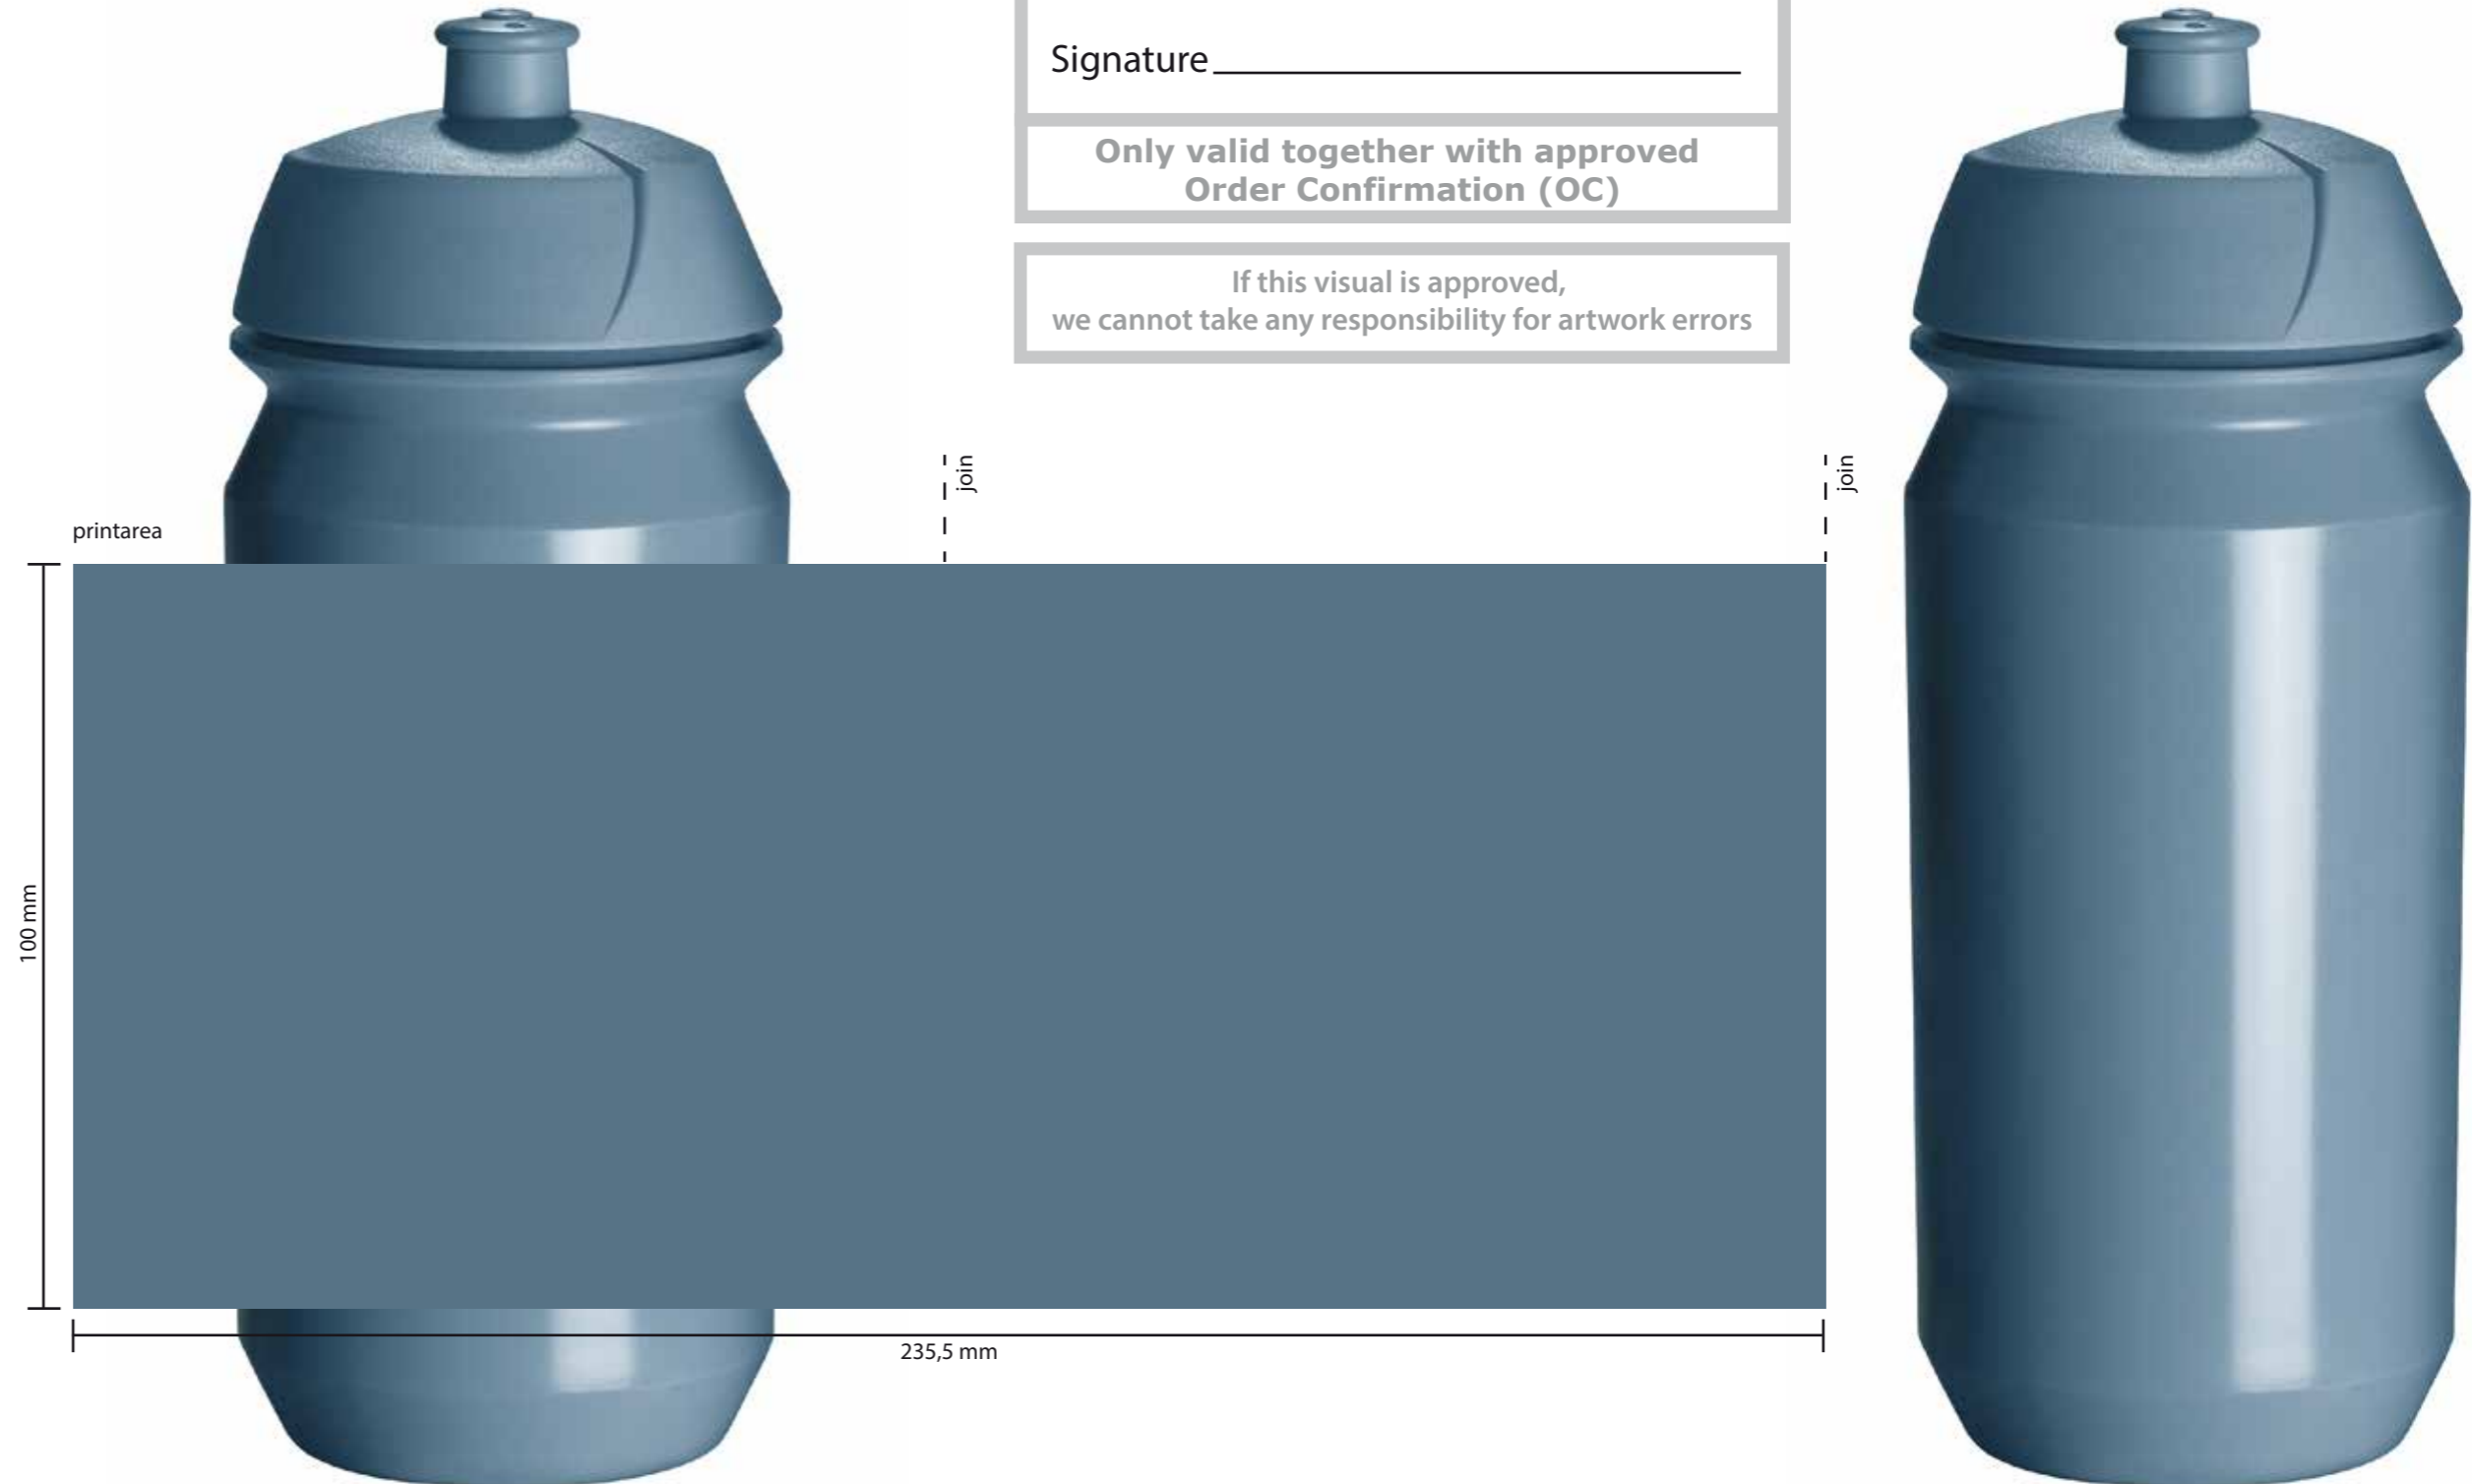

In order to avoid a production delay, **please confirm within 24 hrs.**

NAME ..

Bottle model Shiva BIO-Bidon
Bottle size 500cc
Bottle colour Niagara
Cap colour Niagara
Pull lid colour Niagara

- Print colour 1 ☐ PMS
- Print colour 2 ☐ PMS
- Print colour 3 ☐ PMS
- Print colour 4 ☐ PMS
- Print colour 5 ☐ PMS
- Print colour 6 ☐ PMS

The bio logo is optional,
please ask us if you want us to add it as part of your design

Bio Bottle
Biodegradable **Bio Bottle** Biodegradable

! By approving this visual, you accept the following deviations

1. When printing on coloured bottles, it is necessary to print a white underlay first. In some cases an outline is visible.
2. Dark bottles are more sensitive to scratches and scuff marks.
3. When printing a multiple colour design, where the colours meet a 0,5 mm tolerance in closure must be accepted
4. When printing full colour process CMYK, the end result is mat, pixelated and can deviate from the visual proof. Our raster size is 34 dpi.

Bottles are dishwasher safe up to 40° C !

Visual OK _____ Date _____
Name _____
Signature _____
Only valid together with approved Order Confirmation (OC)
If this visual is approved, we cannot take any responsibility for artwork errors